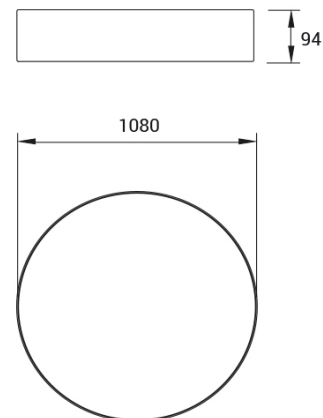

## BEN MAXI IP40 PG

Frosted Acryl-Satiné impact resistant.

CODE		FLUX	SIZE	CERTIFICATIONS
10PG125K3	125W 3000K	15341lm	Ø 1080mm	   