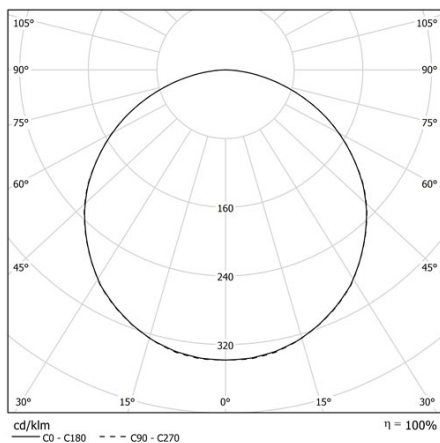

## BEN MAXI IP40 PG

Frosted Acryl-Satiné impact resistant.

CODE		FLUX	SIZE	CERTIFICATIONS
10PG125K3	125W 3000K	15341lm	Ø 1080mm	   