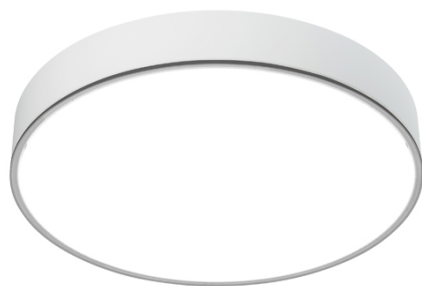

## BEN MAXI IP40 PG

Frosted Acryl-Satiné impact resistant.

CODE		FLUX	SIZE	CERTIFICATIONS
10PG125K3	125W 3000K	15341lm	Ø 1080mm	   

### Optics

PG diffuser with frosted Acryl-Satiné and impact resistant diffuser UGR<22.

### Body

Spun aluminum with epoxy powder coating.